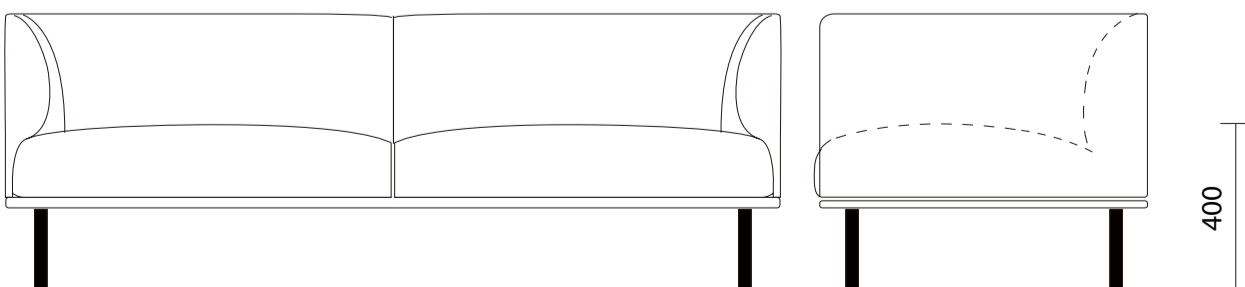

Mountain

Leather

OM-11

ML-01

**Frame** : plywood, solid wood & foam  
**Feet** : black powder coated steel tube

**Dimensions**

Mart armchair

W870 D800 H680

Mart sofa 2 seater

W600 D300

W450 D450

W1800 D800 H680