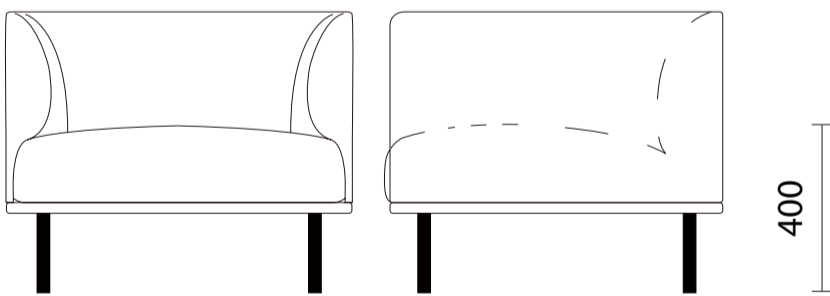

Mountain

Leather

OM-11

ML-01

**Frame** : plywood, solid wood & foam  
**Feet** : black powder coated steel tube

**Dimensions**

Mart armchair

W870 D800 H680

Mart sofa 2 seater

W600 D300

W450 D450

W1800 D800 H680