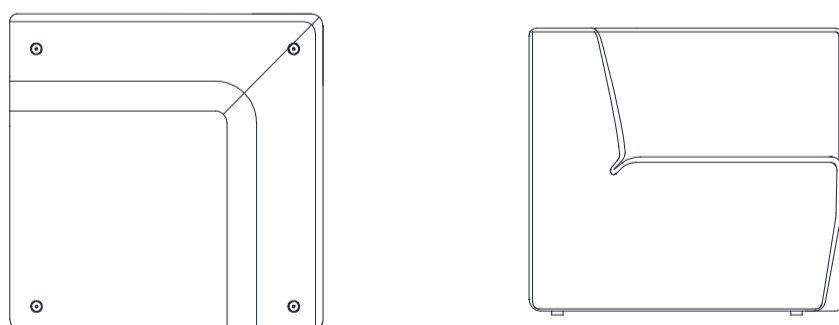

Modo sofa

W820 D820 H740

W700 D1040 H740