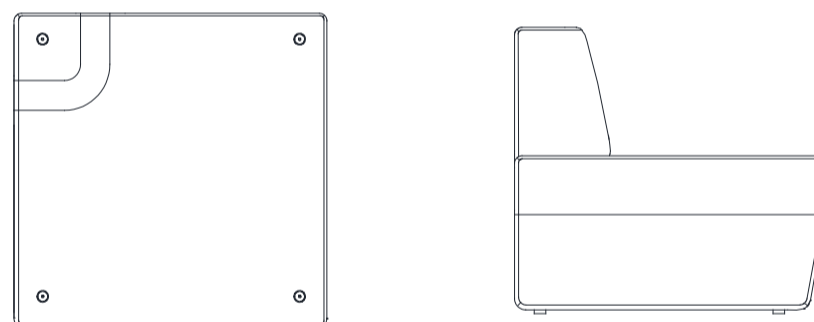

Modo sofa

W820 D820 H740