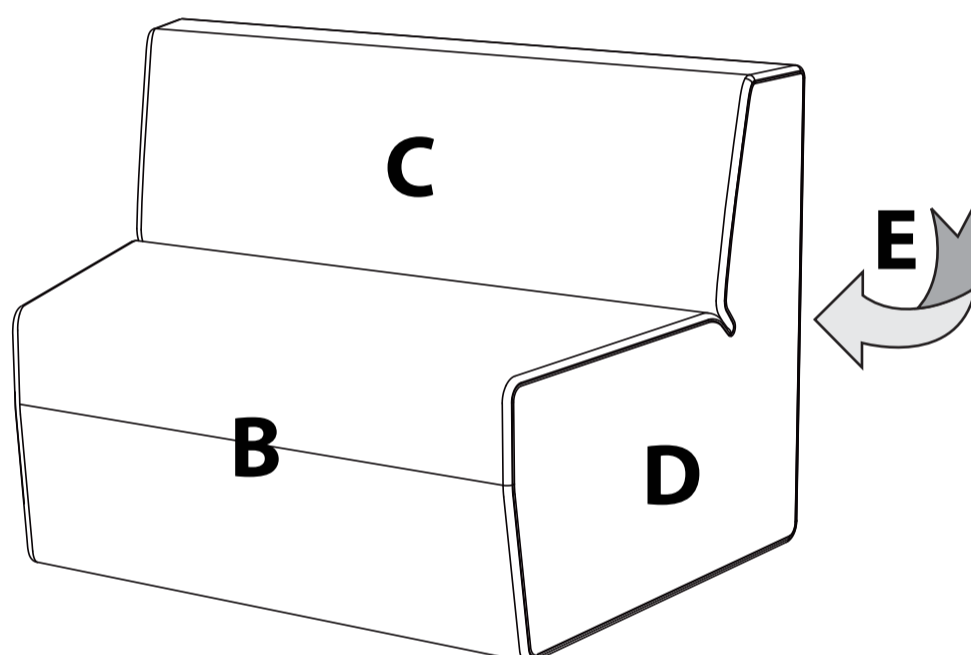

Modo sofa Armrest

W50 D17 H16

Fabric Selection

- A = ALL
- B = seat/plinth
- C = back rest
- D = sides
- E = outer back

area	upholstery
<b>A</b> ALL	
<b>B</b> seat / plinth	
<b>C</b> back rest	
<b>D</b> sides	
<b>E</b> outer back	