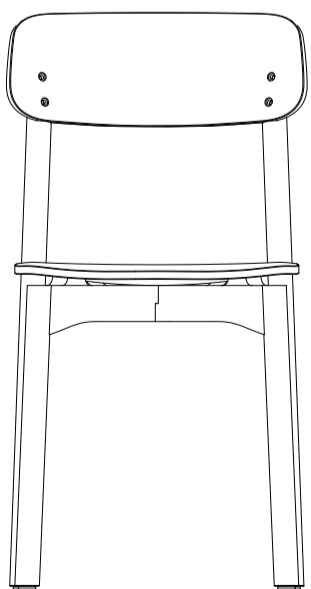

Lacquer

Natural

Black

Material : solid wood lacquered

Dimensions

Sheep chair

W420 D465 H800