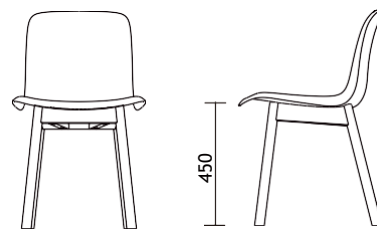

GM-61004

Dimensions

01
Every side chair

W480 D535 H770

02
Every armchair

W545 D535 H770

03
Every high stool

W480 D535 H1100

04
Every chair with sled base

W480 D535 H770

05
Every swivel chair with no arm

W606 D575 H803

06
Every swivel chair with arm

W606 D575 H808

07
Every chair with wood base

W480 D535 H770

08
Every bench

W1100 D575 H770