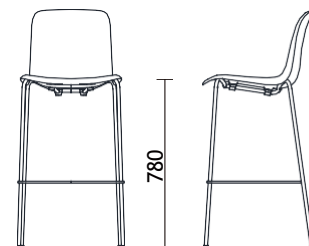

PROFILE SYSTEMS

inspiring spaces

PP

Gabriel Medley (cushion)

Seat: PP
Base: steel tube base

Yellow

White

Blue

GM-61004

Dimensions

01
Every side chair

W480 D535 H770

02
Every armchair

W545 D535 H770

03
Every high stool

W480 D535 H1100

04
Every chair with sled base

W480 D535 H770

05
Every swivel chair with no arm

W606 D575 H803

06
Every swivel chair with arm

W606 D575 H808

07
Every chair with wood base

W480 D535 H770