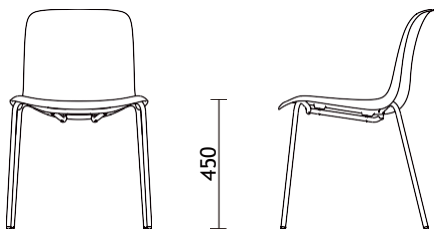

PROFILE SYSTEMS

inspiring spaces

PP

Gabriel Medley (cushion)

Seat: PP
Base: steel tube base

Yellow

White

Blue

GM-61004

Dimensions

01
Every side chair

W480 D535 H770

02
Every armchair

W545 D535 H770

03
Every high stool

W480 D535 H1100