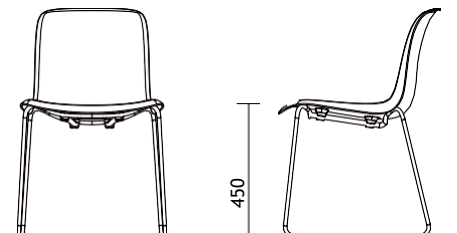

PROFILE SYSTEMS

inspiring spaces

PP

Gabriel Medley (cushion)

Seat: PP
Base: steel tube base

Yellow

White

Blue

GM-61004

Dimensions

01
Every side chair

W480 D535 H770

02
Every armchair

W545 D535 H770

03
Every high stool

W480 D535 H1100

04
Every chair with sled base

W480 D535 H770

05
Every swivel chair with no arm

W606 D575 H803

06
Every swivel chair with arm

W606 D575 H808

07
Every chair with wood base

W480 D535 H770