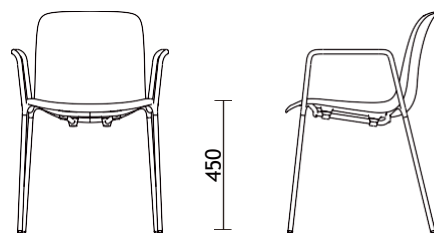

PROFILE SYSTEMS

inspiring spaces

PP

Gabriel Medley (cushion)

Seat: PP
Base: steel tube base

Yellow

White

Blue

GM-61004

Dimensions

01
Every side chair

W480 D535 H770

02
Every armchair

W545 D535 H770

03
Every high stool

W480 D535 H1100

04
Every chair with sled base

W480 D535 H770

05
Every swivel chair with no arm

W606 D575 H803

06
Every swivel chair with arm

W606 D575 H808

07
Every chair with wood base

W480 D535 H770