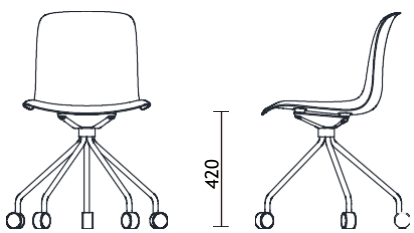

PROFILE SYSTEMS

inspiring spaces

PP

Gabriel Medley (cushion)

Seat: PP
Base: steel tube base

Yellow

White

Blue

GM-61004

Dimensions

01
Every side chair

W480 D535 H770

02
Every armchair

W545 D535 H770

03
Every high stool

W480 D535 H1100

04
Every chair with sled base

W480 D535 H770

05
Every swivel chair with no arm

W606 D575 H803

06
Every swivel chair with arm

W606 D575 H808

07
Every chair with wood base

W480 D535 H770